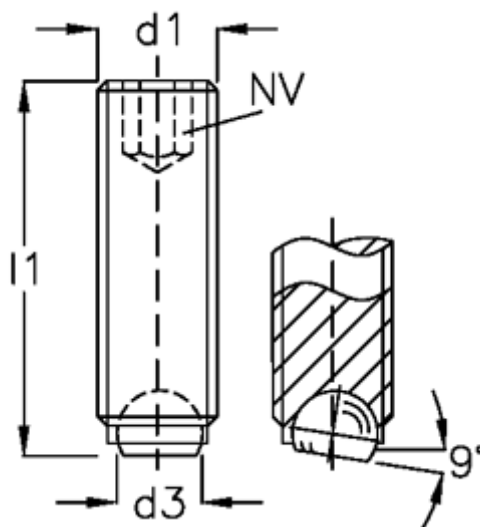

Article number: 209057441

Description: E+G Ball point screw
GN 605-M12-20-BN

Measures

d1	= M12
d2	= 8.0
d3	= 7.2
Internal hexagon	= 6
l1	= 20